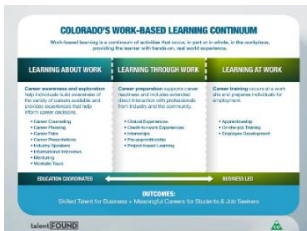

Labor market data, career pathways, and sector partnerships:

- **Colorado Workforce Development Council** colorado.gov/cwdc